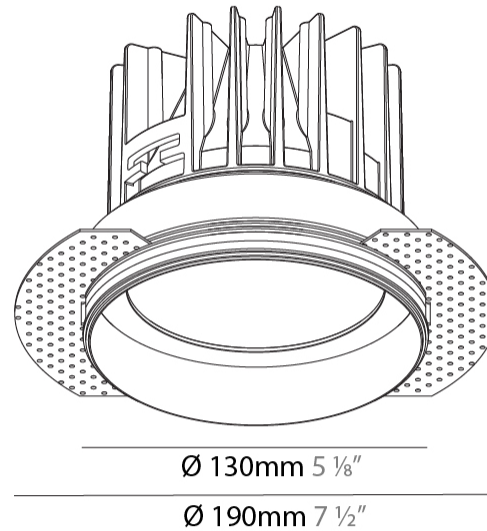

GENERAL

Series: Oiko
Subseries: Oiko Standard
Brand: Prolicht
Division: Architectural
Mounting Type: Trimless
Mounting Location: Ceiling
Subcategory: Downlight

PHYSICAL

Shape: Round
Diameter (mm): 130
Diameter (in): 5 1/8
Height (mm): 122
Height (in): 4 13/16
Ceiling Thickness (mm): 10 / 12.5 / 15
Ceiling Thickness (in): 3/8 or 1/2 or 9/16
Min. Recessing Depth (mm): 130
Min. Recessing Depth (in): 5 1/8
Light Distribution: Downlight
Weight (kg): 0.882
Weight (lbs): 1.944
Fixture Finish: SSR / BKV / CWI / CRY / HAB / UFT / ITA / RUA / FTG / MYG / LOD / PUS / FRO / FUP / KIA / POP / BLS / SPG / MEY / GOH / GUM / CHC / COM / ABZ / JAG / OBR / MOS / ROR
Fixture Material: Aluminum Die Cast
Cut-out Measurements: 142mm / 5 9/16"
Upon Request: Unique Sizes Unique Ceiling Thickness

LED

Color Temperature (°K): 2700 / 3000 / 3500 / 4000
Max. Delivered Lumen (lm): 2282 / 2340 / 2436 / 2486
CRI: >90 CRI
Lamp Life (hrs): 50000

OPTICAL

Reflector°: 12 / 24 / 40

RATINGS AND CERTIFICATIONS

Certified By: Certified for North American Standards
IP rating: IP20
Upon Request: Special Beam Angles

122mm 4 13/16"

OIKO STANDARD TRIMLESS

A35434-

PROJECT

TYPE

SPECIFIER

QUANTITY

DATE

GENERAL

Series: Oiko
Subseries: Oiko Comfort
Brand: Prolight
Division: Architectural
Mounting Type: Recessed
Mounting Location: Ceiling
Subcategory: Downlight

PHYSICAL

Shape: Round
Diameter (mm): 130
Diameter (in): 5 1/8
Height (mm): 120
Height (in): 4 3/4
Ceiling Thickness (mm): 10 / 12.5 / 15
Ceiling Thickness (in): 3/8 or 1/2 or 9/16
Min. Recessing Depth (mm): 130
Min. Recessing Depth (in): 5 1/8
Light Distribution: Downlight
Weight (kg): 0.82
Weight (lbs): 1.81
Fixture Finish: SSR / BKV / CWI / CRY / HAB / UFT / ITA / RUA / FTG / MYG / LOD / PUS / FRO / FUP / KIA / POP / BLS / SPG / MEY / GOH / GUM / CHC / COM / ABZ / JAG / OBR / MOS / ROR
Fixture Material: Aluminum Die Cast
Cut-out Measurements: D. - 130mm / 5 1/8"